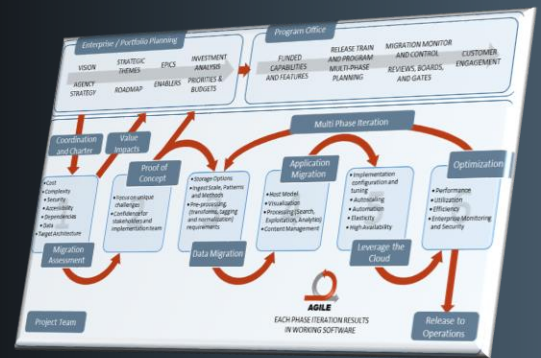

analytical solutions

CLLOUD MIGRATION

BUILDING THE FUTURE OF GEOINT

S2 is currently leading the Enterprise IC ITE Migration Team and advising Mission Systems Program Offices on migration assessment, planning, and execution.

- **Our Solution Architects and Migration Engineers are AWS trained/certified for C2S migrations.**
- **S2 provides a Scaled Agile Cloud Migration lifecycle with 4 delivery phases per major iteration:**

Proof of Concept, Application Migration, Data Migration, and Platform Tuning.

S2 is an AWS Partner and led the 1st successful migration of an operational mission system to IC ITE C2S.

**analytical
solutions**

**EXCELLENCE IN
EXECUTION**

Accelerate Your Cloud Migration with S2 Analytical Solutions

Faster

AGILITY

Progressive iteration with rapid delivery of operational capabilities

Better

INNOVATION

Leveraging successful implementation patterns and best practices